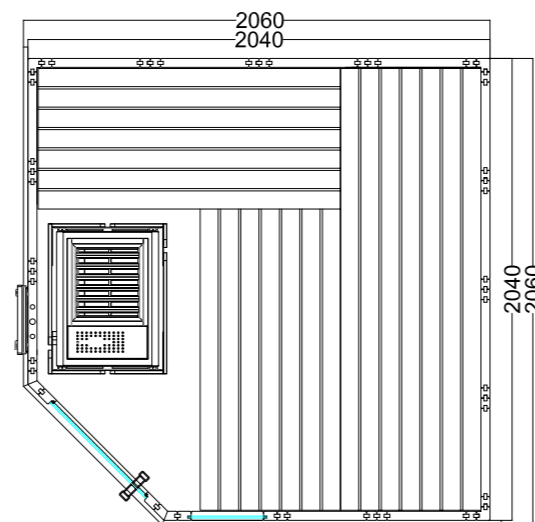

## Product details:

- Dimensions 2060 x 2060 mm
- Doors made of single pane safety glass (680 x 1915 x 8 mm) left or right hinged
- Single pane safety glass element, clear (755 x 1945 x 8 mm)
- 3 silicon cables 5 x 2.5 mm<sup>2</sup> for sauna heater
- 3 silicon cables 3 x 1.5 mm<sup>2</sup> for sauna light
- Assembly material and instructions

## Product details:

- Dimensions 2080 x 2060 mm
- Door made of single pane safety glass (590 x 1915 x 8 mm)
- Single pane safety glass element, clear (674 x 1945 x 8 mm)
- 3 silicon cables 5 x 2.5 mm<sup>2</sup> for sauna heater
- 3 silicon cables 3 x 1.5 mm<sup>2</sup> for sauna light
- Assembly material and instructions

### Product details:

- Dimensions 2340 x 2060 mm
- Door made of single pane safety glass (590 x 1915 x 8 mm) left or right hinged
- Single pane safety glass element, clear (346 x 1776 x 8 mm)
- 3 silicon cables 5 x 2.5 mm<sup>2</sup> for sauna heater
- 3 silicon cables 3 x 1.5 mm<sup>2</sup> for sauna light
- Assembly material and instructions

### Product details:

- Dimensions 2060 x 2060 mm
- Door made of single pane safety glass (590 x 1915 x 8 mm) left or right hinged
- Single pane safety glass element, clear (346 x 1776 x 8 mm)
- 3 silicon cables 5 x 2.5 mm<sup>2</sup> for sauna heater
- 3 silicon cables 3 x 1.5 mm<sup>2</sup> for sauna light
- Assembly material and instructions