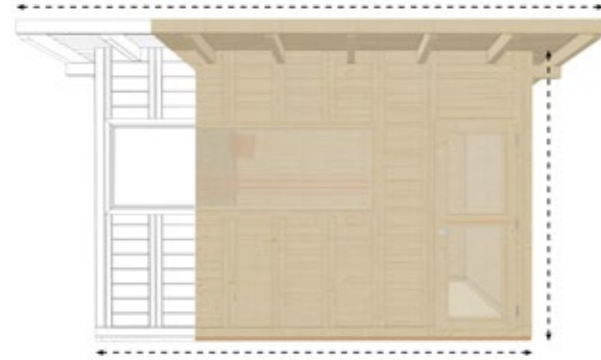

Sauna cabins for the garden

Element and solid wood sauna

Solid cabin "Style 70 Outdoor"

Solid spruce 70 mm