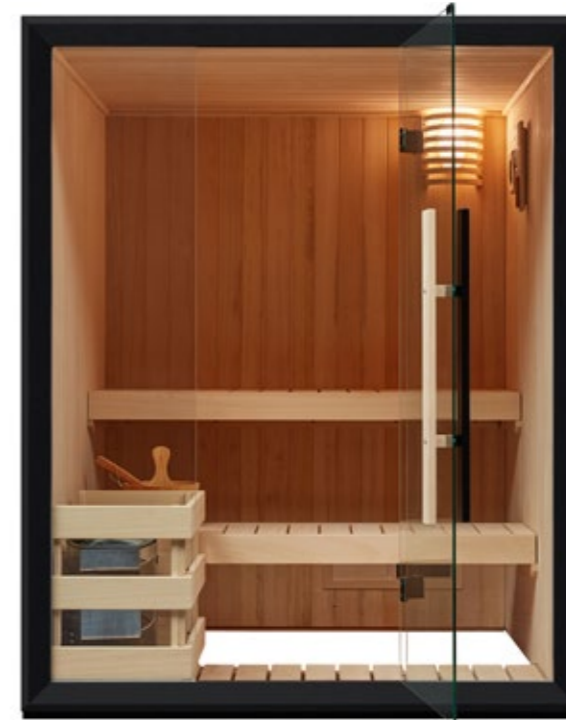

Datasheet

“Onni” means “happiness” in Finnish and you will experience blissful moments in your Onni sauna. It is the ideal cabin for beginners and guarantees pure relaxation, not only with its design, but also its simple operation. Enjoy the soothing warmth. **This moment in the Onni sauna is your own little bit of bliss.**

Features:

- Element cabin made of abachi

Product details:

- Dimensions 1600 x 1600 mm
- Door made of single pane safety glass (1808 x 600 x 8 mm) hinge on right
- Single pane safety glass element, clear
- Aluminium frame black