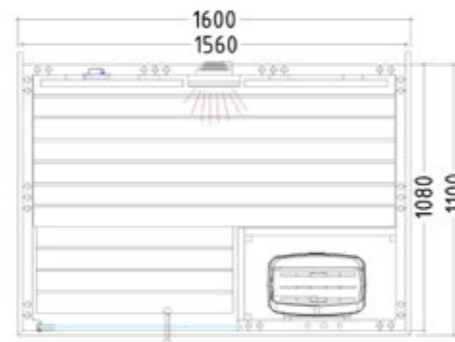

**Lindea** Page 48

**Style / Easy 70 Outdoor** Page 49

**Alpina Outdoor** Page 49

**Wellfun Large** Page 29  
W 2064 x D 2052 x H 2040 mm

**Wellfun Mini** Page 30  
W 1450 x D 1450 x H 2040 mm

**Basic Corner** Page 32  
W 1944 x D 1865 x H 2040 mm

**VitaMy** Page 69  
W 1640 x D 1250 x H 2020 mm

**MiniMy** Page 71  
W 1030 x D 1250 x H 2020 mm

**VenusVital** Page 73  
W 1286 x D 907 x H 1900 mm

**Basic Large** Page 33  
W 1945 x D 1865 x H 2040 mm

### Product details:

- Dimensions 2060 x 2060 mm
- Door made of single pane safety glass (680 x 1915 x 8 mm) left or right hinged
- Single pane safety glass element, clear (755 x 1945 x 8 mm)
- 2 IR red-light, full-spectrum radiators, each 350 W (incl. wooden backrest)
- Control unit for infrared radiators (1 circuit)
- 3 silicon cables 5 x 2.5 mm<sup>2</sup> for sauna heater
- 3 silicon cables 3 x 1.5 mm<sup>2</sup> for sauna lamp
- Assembly material and instructions

## Product details:

- Dimensions 1600 x 1100 mm
- Door made of single pane safety glass (590 x 1915 x 8 mm)
- Single pane safety glass element, clear (365 x 1945 x 8 mm)
- 1 IR red-light, full-spectrum radiator, 350 W (incl. wooden backrest)
- Control unit for infrared radiator (1 circuit)
- 3 silicon cables 5 x 2.5 mm<sup>2</sup> for sauna heater
- 3 silicon cables 3 x 1.5 mm<sup>2</sup> for sauna light
- Assembly material and instructions