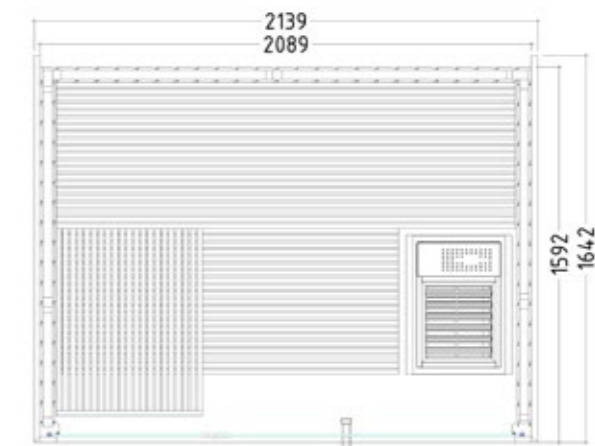

Recommended heating output: 7.5 – 9 kW
Item no. PANORAMA-S / 1-030-309
Cabin height: 2010 mm
Mirrored assembly option