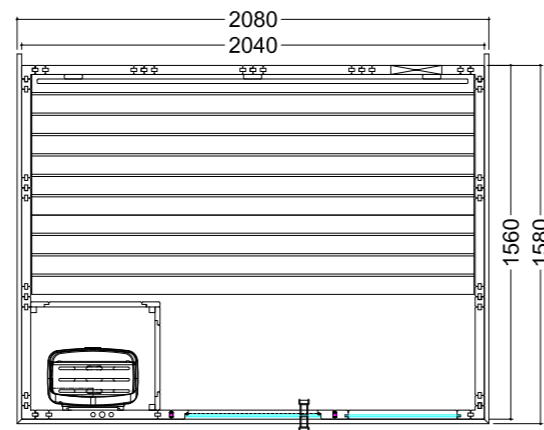

Product details:

- Dimensions 2080 x 1580 mm
- Door made of single pane safety glass (590 x 1915 x 8 mm) left or right hinged
- Single pane safety glass element, clear (506 x 1776 x 8 mm)
- 3 silicon cables 5 x 2.5 mm² for sauna heater
- 3 silicon cables 3 x 1.5 mm² for sauna light
- Assembly material and instructions

Recommended heating output: 6 kW
Item no. COMFORT-S / 1-030-276
Cabin height: 2040 mm
Mirrored assembly option

WELLFUN