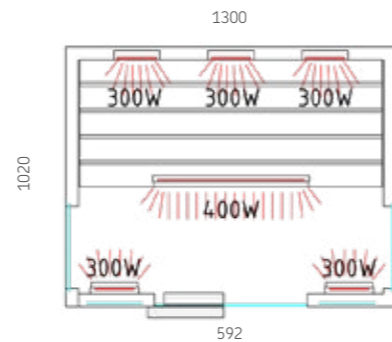

Phönix Medium

Features:

- Dimensions: 1300 x 1020 x 2000 mm (WxDxH)
- Satin design glass
- With adjustable heating elements
- Bench made of cedar wood
- Seibersdorf tested radiator technology

Product details:

- Door made of single pane safety glass (592 x 1866 x 6 mm)
- 3x 300 W IR red light full-spectrum radiators (back)
- 2x 300 W R red light full-spectrum radiators (front)
- 1x 400 W IR red light full-spectrum radiator (calves)
- Interior digital control unit
- Coloured light
- Fan
- Radio and MP3 player (USB port and Bluetooth)
- Door hinge on right
- Infrared radiation with glass: A 9%, B 24%, C 67%

Item no. PHÖNIX-M / 1-030-314

Phönix Small

Features:

- Dimensions: 1000 x 1020 x 2000 mm (WxDxH)
- Satin design glass
- With adjustable heating elements
- Bench made of cedar wood
- Seibersdorf tested radiator technology

Product details:

- Door made of single pane safety glass (592 x 1866 x 6 mm)
- 2x 300 W IR red light full-spectrum radiators (back)
- 1x 300 W IR red light full-spectrum radiators (front)
- 1x 400 W IR red light full-spectrum radiator (calves)
- Interior digital control unit
- Coloured light
- Fan
- Radio and MP3 player (USB port and Bluetooth)
- Door hinge on right
- Infrared radiation with glass: A 9%, B 24%, C 67%

Item no. PHÖNIX-S / 1-030-313