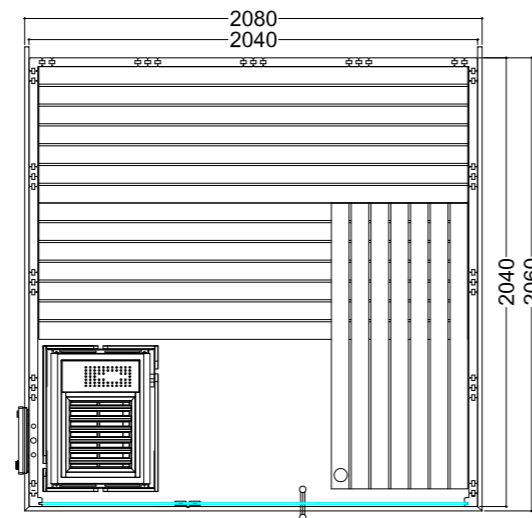

## Product details:

- Dimensions 2060 x 2060 mm
- Doors made of single pane safety glass (680 x 1915 x 8 mm) left or right hinged
- Single pane safety glass element, clear (755 x 1945 x 8 mm)
- 3 silicon cables 5 x 2.5 mm<sup>2</sup> for sauna heater
- 3 silicon cables 3 x 1.5 mm<sup>2</sup> for sauna light
- Assembly material and instructions

## Product details:

- Dimensions 2080 x 2060 mm
- Door made of single pane safety glass (590 x 1915 x 8 mm)
- Single pane safety glass element, clear (674 x 1945 x 8 mm)
- 3 silicon cables 5 x 2.5 mm<sup>2</sup> for sauna heater
- 3 silicon cables 3 x 1.5 mm<sup>2</sup> for sauna light
- Assembly material and instructions