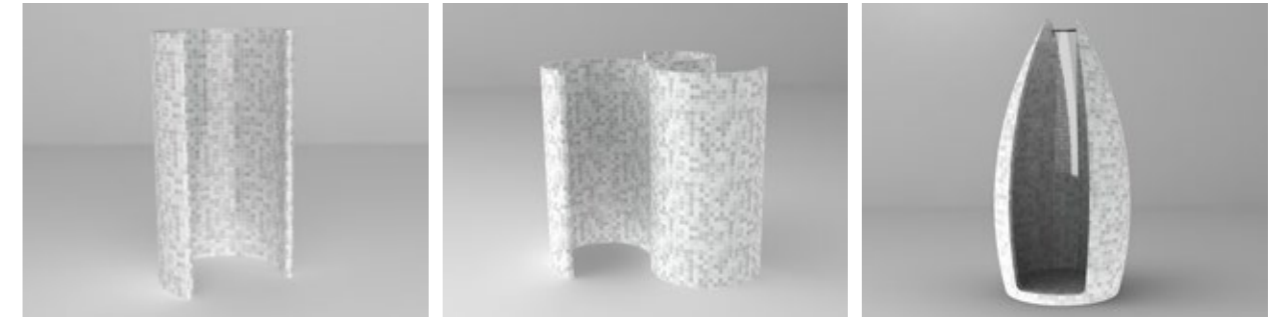

sentiotec Spa Modules for your wellness area.

Showers are part of every wellness area. The sentiotec Spa Module showers make it easy and straightforward to plan and install your showers. Snail shaped showers or round ones, with or without curves, our modules let you structure your wellness area individually, even at home.

We currently offer 3 different models:

- "Round" shower - 2100 mm high
- "Snail" shower - 2100 mm high
- "Tulip" shower - 2500 mm high
- Customised models available