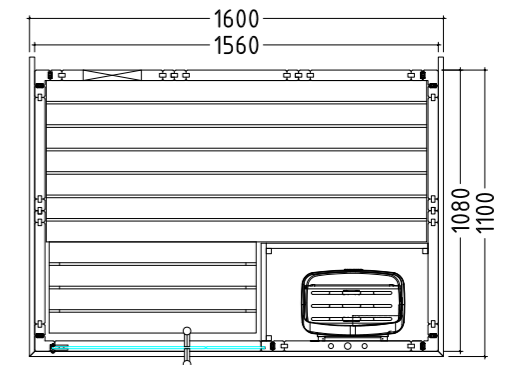

### Product details:

- Dimensions 2060 x 2060 mm
- Door made of single pane safety glass (680 x 1915 x 8 mm) left or right hinged
- Single pane safety glass element, clear (755 x 1945 x 8 mm)
- 2 IR red-light, full-spectrum radiators, each 350 W (incl. wooden backrest)
- Control unit for infrared radiators (1 circuit)
- 3 silicon cables 5 x 2.5 mm<sup>2</sup> for sauna heater
- 3 silicon cables 3 x 1.5 mm<sup>2</sup> for sauna lamp
- Assembly material and instructions

## Product details:

- Dimensions 2060 x 2060 mm
- Doors made of single pane safety glass (680 x 1915 x 8 mm) left or right hinged
- Single pane safety glass element, clear (755 x 1945 x 8 mm)
- 3 silicon cables 5 x 2.5 mm<sup>2</sup> for sauna heater
- 3 silicon cables 3 x 1.5 mm<sup>2</sup> for sauna light
- Assembly material and instructions

## Product details:

- Dimensions 2080 x 2060 mm
- Door made of single pane safety glass (590 x 1915 x 8 mm)
- Single pane safety glass element, clear (674 x 1945 x 8 mm)
- 3 silicon cables 5 x 2.5 mm<sup>2</sup> for sauna heater
- 3 silicon cables 3 x 1.5 mm<sup>2</sup> for sauna light
- Assembly material and instructions

## Product details:

- Dimensions 1600 x 1100 mm
- Door made of single pane safety glass (590 x 1915 x 8 mm)
- Single pane safety glass element, clear (224 x 1945 x 8 mm)
- 3 silicon cables 5 x 2.5 mm<sup>2</sup> for sauna heater
- 3 silicon cables 3 x 1.5 mm<sup>2</sup> for sauna light
- Assembly material and instructions