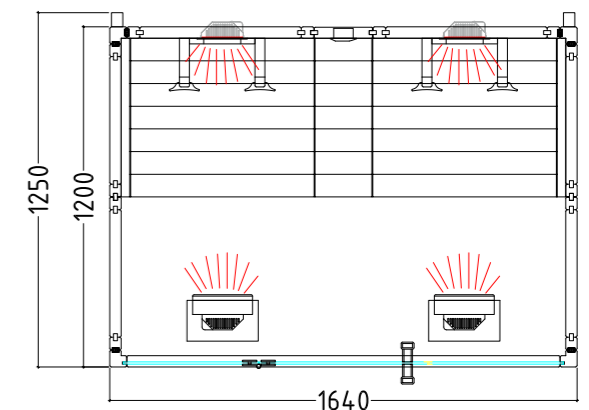

Product details:

- Capacity: 2 people
- Sauna size: 1640 mm x 1250 mm
- Room length: 1200 mm