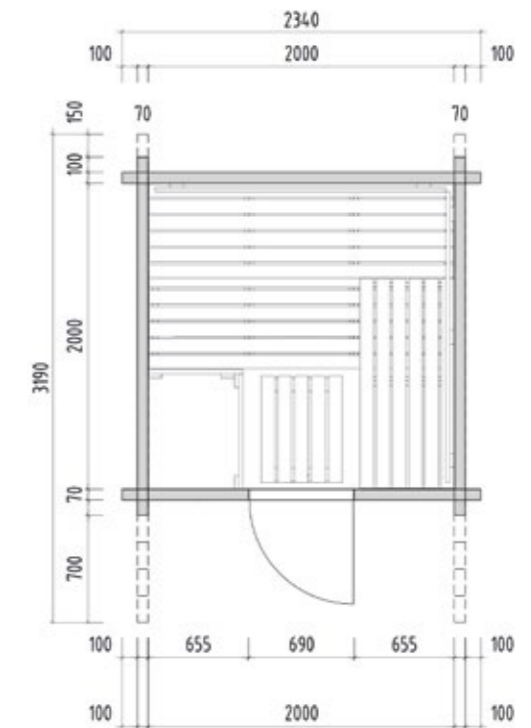

Recommended heating output:
9 – 10.5 kW
Item no. COUNTRY / 1-053-073
Ridge height 2710 mm
Inside height of sauna 2100 mm