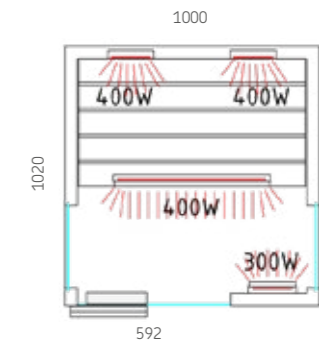

Phönix Medium

Features:

- Dimensions: 1300 x 1020 x 2000 mm (WxDxH)
- Satin design glass
- With adjustable heating elements
- Bench made of cedar wood
- Seibersdorf tested radiator technology

Product details:

- Door made of single pane safety glass (592 x 1866 x 6 mm)
- 3x 300 W IR red light full-spectrum radiators (back)
- 2x 300 W R red light full-spectrum radiators (front)
- 1x 400 W IR red light full-spectrum radiator (calves)
- Interior digital control unit
- Coloured light
- Fan
- Radio and MP3 player (USB port and Bluetooth)
- Door hinge on right
- Infrared radiation with glass: A 9%, B 24%, C 67%

Item no. PHÖNIX-M / 1-030-314

Phönix Small

Features:

- Dimensions: 1000 x 1020 x 2000 mm (WxDxH)
- Satin design glass
- With adjustable heating elements
- Bench made of cedar wood
- Seibersdorf tested radiator technology

Product details:

- Door made of single pane safety glass (592 x 1866 x 6 mm)
- 2x 300 W IR red light full-spectrum radiators (back)
- 1x 300 W IR red light full-spectrum radiators (front)
- 1x 400 W IR red light full-spectrum radiator (calves)
- Interior digital control unit
- Coloured light
- Fan
- Radio and MP3 player (USB port and Bluetooth)
- Door hinge on right
- Infrared radiation with glass: A 9%, B 24%, C 67%

Item no. PHÖNIX-S / 1-030-313