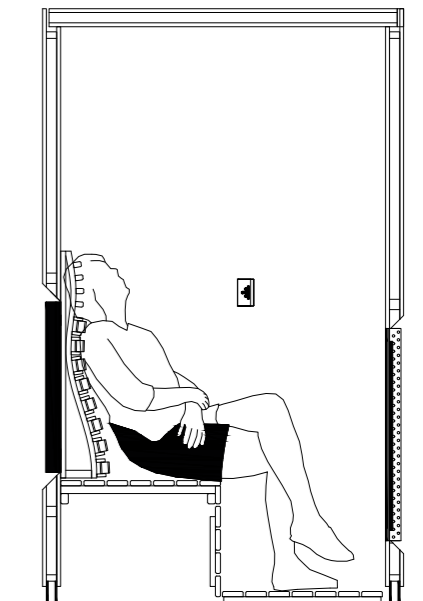

Individual custom sauna

Infrared cabin

Custom-made IR cabins

- Available as: Element or solid sauna
- Scope of delivery:
  - Full single pane safety glass doors 8 mm incl. lime wood or wood-stainless steel door handle
  - Prestige interior made of lime wood
  - Bench
  - Bench screen
  - Floor covering in pine
  - Lamp protection with lamp, no bulb
- In addition to:
  - IR radiator for recess
  - Radiator covers
  - Heat plates
  - Extendable bench ("VitaMy")
  - Glass front
  - Roof slope
  - Black wipe-down base
- Other individual features on request
- The IR equipment features are also suitable for operation in the sauna

Optional equipment: deep infrared warmth

- Infrared full spectrum radiator, control unit, frame and installation

- Infrared heating plates

Ergonomic infrared backrest

- Available in 2 types of wood (light and dark)