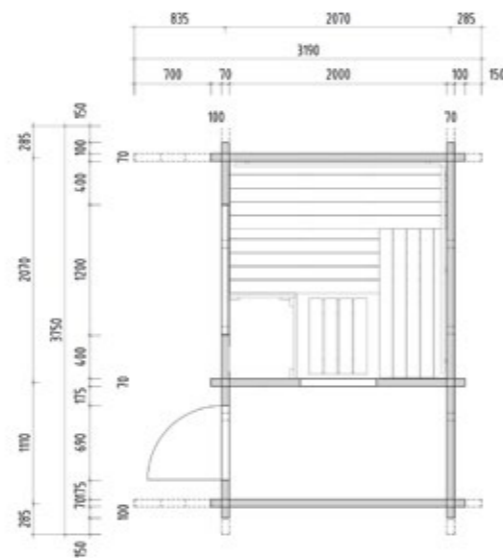

### Product details:

- Dimensions 1945 x 1560 mm
- Door made of single pane safety glass (647 x 1695 x 8 mm) left or right hinged
- 3 silicon cables 5 x 2.5 mm<sup>2</sup> for sauna heater
- 3 silicon cables 3 x 1.5 mm<sup>2</sup> for sauna light
- Assembly material and instructions

### Product details:

- Dimensions: Sauna 2340 x 2340 mm  
Roof 3230 x 2790 mm
- Door made of single pane safety glass (680 x 1980 mm)
- 3 silicon cables 5 x 2.5 mm<sup>2</sup> for sauna heater
- 3 silicon cables 3 x 1.5 mm<sup>2</sup> for sauna light
- Roofing felt and mounting material
- Assembly material and instructions

# Lava

70 mm

680 x 1980 mm

Optional

Datasheet

## Product details:

- Dimensions: Sauna 3450 x 2340 mm  
Roof 3790 x 3240 mm
- Door (680 x 1980 mm), right hinge with double-glazed glass
- 3 silicon cables 5 x 2.5 mm<sup>2</sup> for sauna heater
- 3 silicon cables 3 x 1.5 mm<sup>2</sup> for sauna light
- Roofing felt and mounting material
- Assembly material and instructions