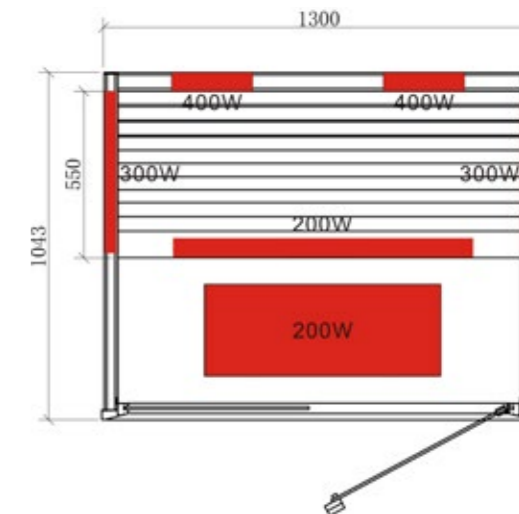

Features:

- Element cabin made of abachi
- Dimensions: 1300 x 1043 x 2000 mm
- 2x 400 W IR red-light full-spectrum radiators (back)
- Aspen wood
- Interior digital control unit
- Reading light
- Coloured light
- Radio and MP3 player (USB port and Bluetooth)
- Door hinge on right
- Infrared radiation with glass

Item no. IR-ONNI-130-104, 1-053-079