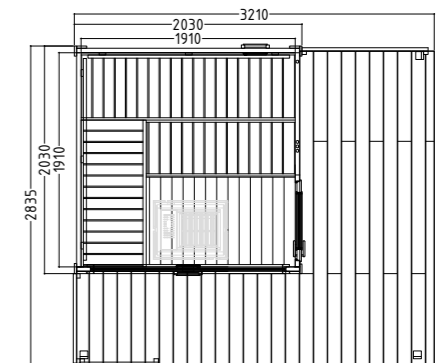

Recommended heating output: 9 – 10.5 kW
Item no. SCALA- M, 1-053-022
Ridge height 2700 mm, interior sauna height 1980 – 2240 mm
Mirrored assembly option