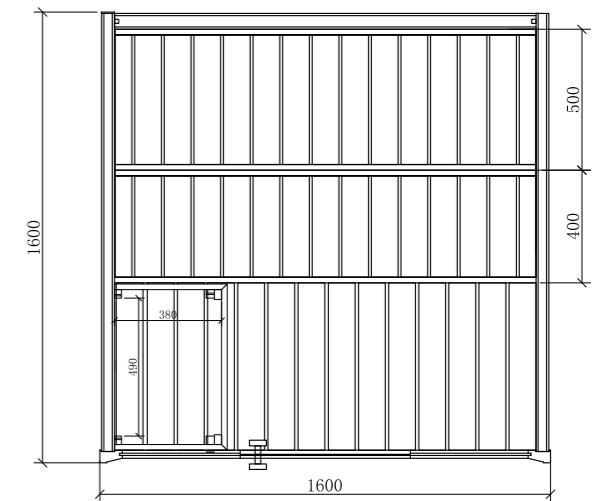

Recommended heating output: 7.5 – 9 kW
Item no. S-ONNI-160-160, 1-053-080
Cabin height: 2000 mm