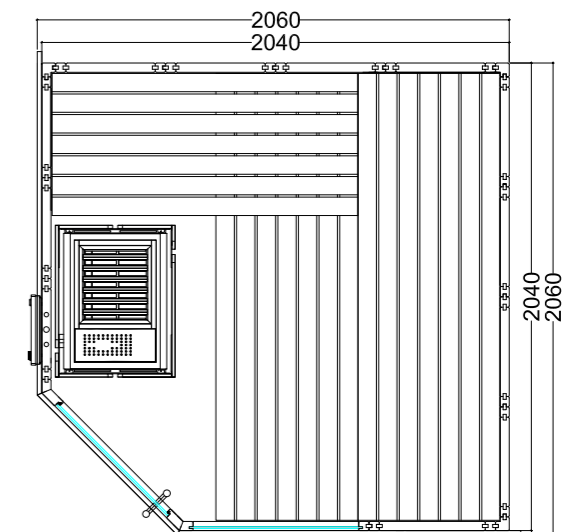

## Product details:

- Dimensions 1600 x 1100 mm
- Door made of single pane safety glass (590 x 1915 x 8 mm)
- Single pane safety glass element, clear (365 x 1945 x 8 mm)
- 1 IR red-light, full-spectrum radiator, 350 W (incl. wooden backrest)
- Control unit for infrared radiator (1 circuit)
- 3 silicon cables 5 x 2.5 mm<sup>2</sup> for sauna heater
- 3 silicon cables 3 x 1.5 mm<sup>2</sup> for sauna light
- Assembly material and instructions

Recommended heating output: 3.6 kW  
 Item no. ALASKA-MN-IR+ / 1-030-245  
 Cabin height: 2040 mm  
 Mirrored assembly option

## Product details:

- Dimensions 2060 x 2060 mm
- Doors made of single pane safety glass (680 x 1915 x 8 mm) left or right hinged
- Single pane safety glass element, clear (755 x 1945 x 8 mm)
- 3 silicon cables 5 x 2.5 mm<sup>2</sup> for sauna heater
- 3 silicon cables 3 x 1.5 mm<sup>2</sup> for sauna light
- Assembly material and instructions