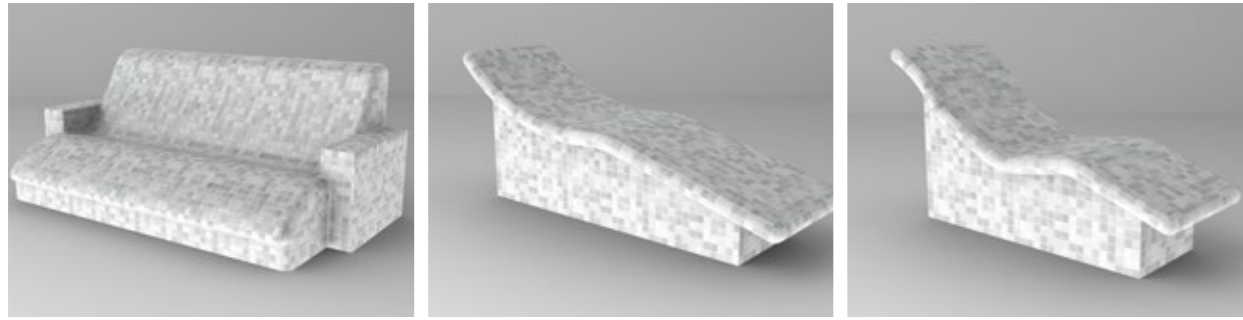

## sentiotec Spa Module benches aren't just comfortable but also stylish.

It doesn't matter how long and wide your steam bath is, we can adapt the size to your individual requirements. They are easy to tile to suit your requirements. Tiles are not included – please explore your creativity!

### We currently offer five different benches:

- Bench Basic without backrest
- Bank Basic
- Bank Basic 1
- Bank Basic 2
- Bank DeLuxe

# Custom-made Spa Modules

Steam baths made to measure