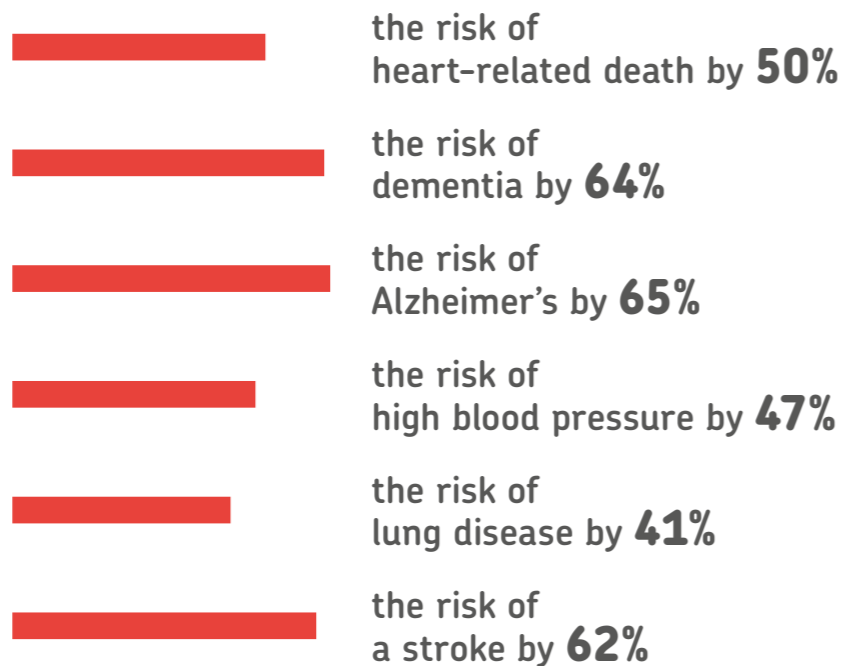

Garden sauna

- Infrared
- Solid wood cabin
- Coloured light optional
- Indoor
- Element cabin
- Outdoor

## Heat has a noticeable effect on the body: <sup>1</sup>

- lowering blood pressure
- maintaining the flexibility of the blood vessels
- improving the function of the arteries
- reducing blood fats
- reducing inflammation

A VISIT TO THE SAUNA INCREASES THE HEART RATE AND IS COMPARABLE TO PLAYING SPORT. <sup>1</sup>

People who go to the sauna 4 to 7 times per week reduce: <sup>1</sup>

“Regular sauna use has been associated with a lower risk of heart disease, sudden cardiac death, high blood pressure and memory loss.”