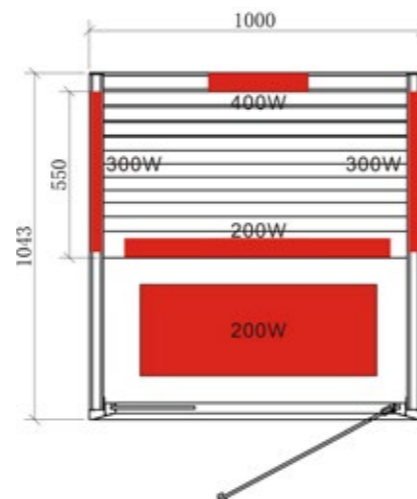

Features:

- Element cabin made of abachi
- Dimensions: 1000 x 1043 x 2000 mm
- 1x 400 W IR red-light full-spectrum radiators (back)
- Aspen wood
- Interior digital control unit
- Reading light
- Coloured light
- Radio and MP3 player (USB port and Bluetooth)
- Door hinge on right
- Infrared radiation with glass

Item no. IR-ONNI-100-104, 1-053-078