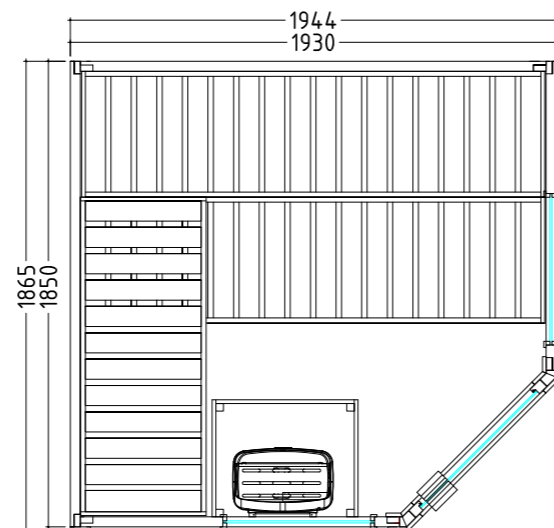

Recommended heating output: 7.5 – 9 kW
Item no. BASIC-C / 1-048-896
Cabin height: 2040 mm