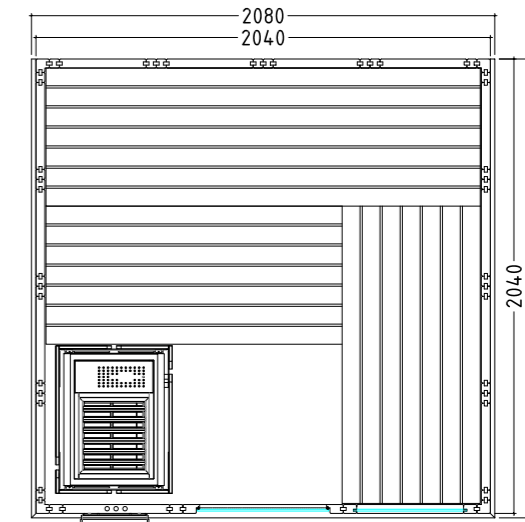

## Product details:

- Dimensions 2060 x 2060 mm
- Doors made of single pane safety glass (680 x 1915 x 8 mm) left or right hinged
- Single pane safety glass element, clear (755 x 1945 x 8 mm)
- 3 silicon cables 5 x 2.5 mm<sup>2</sup> for sauna heater
- 3 silicon cables 3 x 1.5 mm<sup>2</sup> for sauna light
- Assembly material and instructions

## Product details:

- Dimensions 2080 x 2060 mm
- Door made of single pane safety glass (590 x 1915 x 8 mm)
- Single pane safety glass element, clear (674 x 1945 x 8 mm)
- 3 silicon cables 5 x 2.5 mm<sup>2</sup> for sauna heater
- 3 silicon cables 3 x 1.5 mm<sup>2</sup> for sauna light
- Assembly material and instructions

## Product details:

- Dimensions 1600 x 1100 mm
- Door made of single pane safety glass (590 x 1915 x 8 mm)
- Single pane safety glass element, clear (224 x 1945 x 8 mm)
- 3 silicon cables 5 x 2.5 mm<sup>2</sup> for sauna heater
- 3 silicon cables 3 x 1.5 mm<sup>2</sup> for sauna light
- Assembly material and instructions

### Product details:

- Dimensions 2080 x 2060 mm
- Door made of single pane safety glass (590 x 1915 x 8 mm) left or right hinged
- Single pane safety glass element, clear (506 x 1776 x 8 mm)
- 3 silicon cables 5 x 2.5 mm<sup>2</sup> for sauna heater
- 3 silicon cables 3 x 1.5 mm<sup>2</sup> for sauna light
- Assembly material and instructions