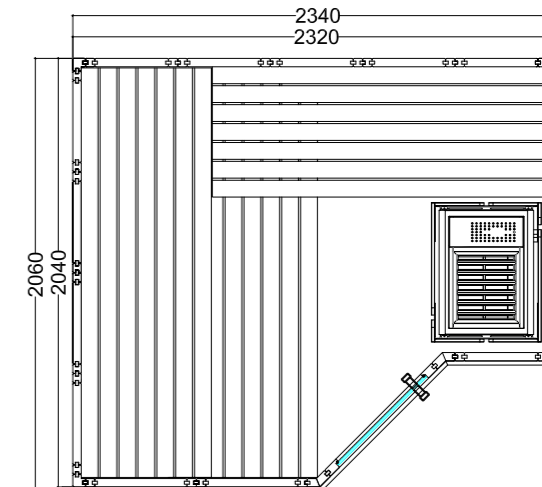

### Product details:

- Dimensions 2060 x 2060 mm
- Door made of single pane safety glass (680 x 1915 x 8 mm) left or right hinged
- Single pane safety glass element, clear (755 x 1945 x 8 mm)
- 2 IR red-light, full-spectrum radiators, each 350 W (incl. wooden backrest)
- Control unit for infrared radiators (1 circuit)
- 3 silicon cables 5 x 2.5 mm<sup>2</sup> for sauna heater
- 3 silicon cables 3 x 1.5 mm<sup>2</sup> for sauna lamp
- Assembly material and instructions

## Polaris Large

40 mm

590 x 1915 x 8 mm

Optional

Datasheet

POLARIS

### Product details:

- Dimensions 2340 x 2060 mm
- Door made of single pane safety glass (590 x 1915 x 8 mm) left or right hinged
- 3 silicon cables 5 x 2.5 mm<sup>2</sup> for sauna heater
- 3 silicon cables 3 x 1.5 mm<sup>2</sup> for sauna light
- Assembly material and instructions