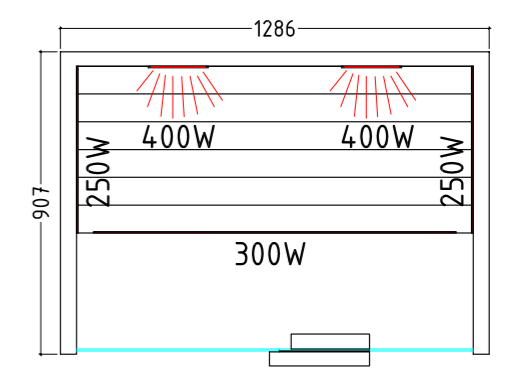

VENUSVITAL

VenusVital

Features:

- Dimensions: 1286 x 907 x 1900 mm (WxDxH)
- Hemlock on inside and outside
- With adjustable heating elements
- Bench made of hemlock

Product details:

- Door made of single pane safety glass (572 x 1725 x 6 mm)
- 2x IR red-light full-spectrum radiators 400 W (back)
- 2x 250 W heat plates (side)
- 1x 300 W heat plate (calves)
- 2x 100 W heat plates (floor)
- Interior digital control unit
- Colour light (7 colours, 2 programs)
- Fan
- Door hinge on right
- Infrared radiation with glass: A 9%, B 24%, C 67%

Item no. VENUS-V, 1-045-385