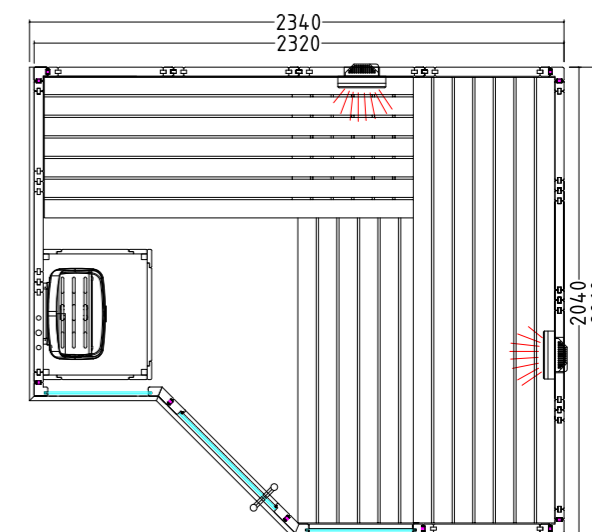

Recommended heating output: 7.5 – 9 kW
Item no. ALASKA-IR+ / 1-030-271
Cabin height: 2040 mm
Mirrored assembly option