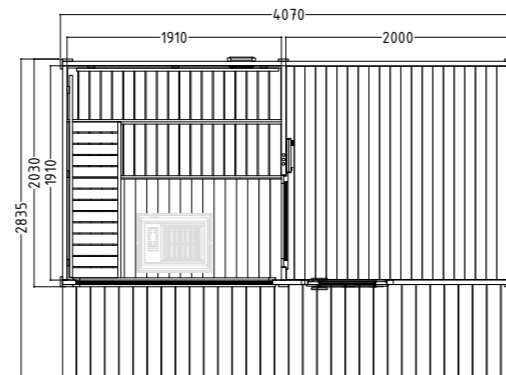

Recommended heating output: 9 – 10.5 kW
Item no. SCALA-L, 1-053-023
Ridge height 2700 mm, interior sauna height 1980 – 2240 mm