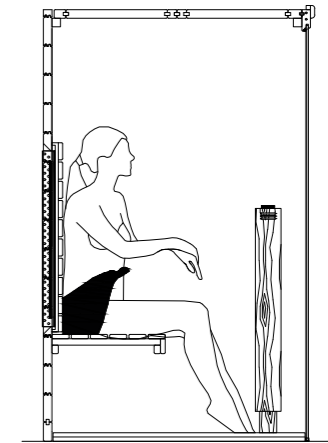

■ Style IR cabin made to measure