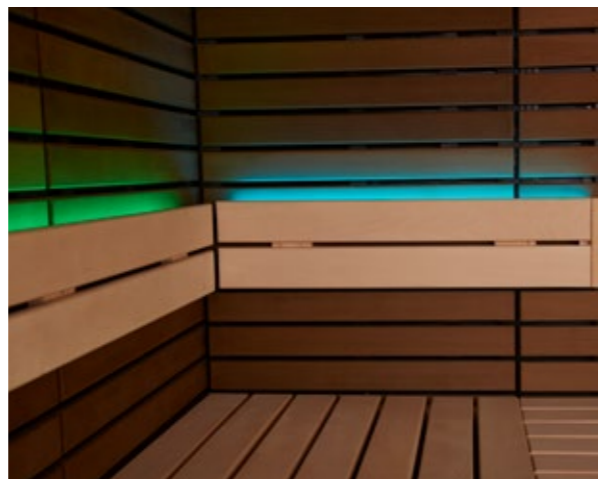

Where there is light, there must also be sound!

Good sound quality in your sauna is guaranteed with the smart solutions from sentiotec. Even operating your sauna by voice control is no longer a dream of the future and can be made reality in your dream sauna.