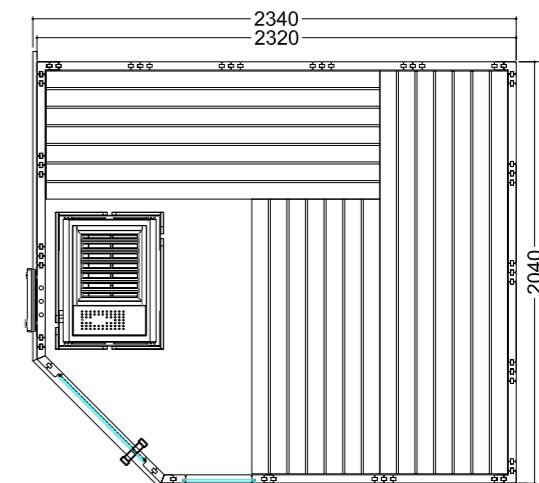

Recommended heating output: 7.5 – 9 kW
Item no. COMFORT-C-L / 1-030-275
Cabin height: 2040 mm
Mirrored assembly option