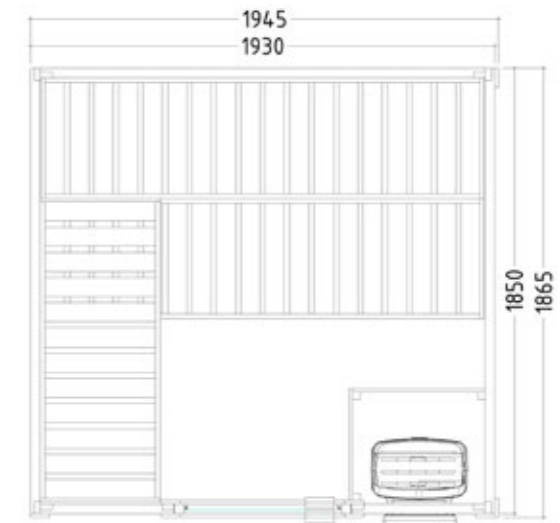

## Product details:

- Dimensions 2052 x 2052 mm
- Door made of single pane safety glass (590 x 1915 x 8 mm) left or right hinged
- 3 silicon cables 5 x 2.5 mm<sup>2</sup> for sauna heater
- 3 silicon cables 3 x 1.5 mm<sup>2</sup> for sauna light
- Assembly material and instructions

### Product details:

- Dimensions 1944 x 1865 mm
- Door made of single pane safety glass (647 x 1695 x 8 mm) left or right hinged
- 3 silicon cables 5 x 2.5 mm<sup>2</sup> for sauna heater
- 3 silicon cables 3 x 1.5 mm<sup>2</sup> for sauna light
- Assembly material and instructions

### Product details:

- Dimensions 1945 x 1865 mm
- Door made of single pane safety glass (647 x 1695 x 8 mm) left or right hinged
- 3 silicon cables 5 x 2.5 mm<sup>2</sup> for sauna heater
- 3 silicon cables 3 x 1.5 mm<sup>2</sup> for sauna light
- Assembly material and instructions