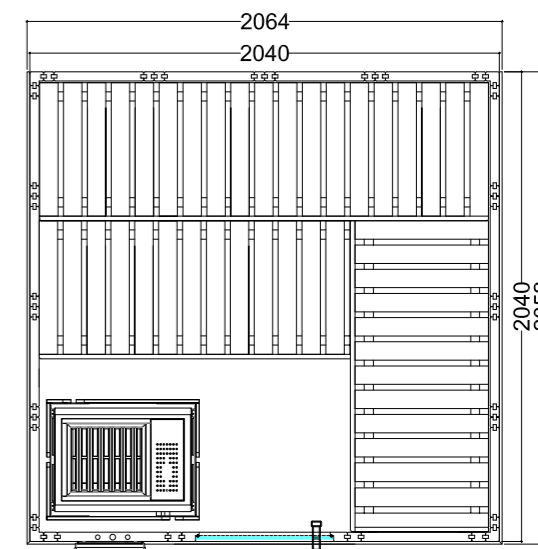

### Product details:

- Dimensions 2340 x 2060 mm
- Door made of single pane safety glass (590 x 1915 x 8 mm) left or right hinged
- 3 silicon cables 5 x 2.5 mm<sup>2</sup> for sauna heater
- 3 silicon cables 3 x 1.5 mm<sup>2</sup> for sauna light
- Assembly material and instructions

### Product details:

- Dimensions 2340 x 2060 mm
- Door made of single pane safety glass (590 x 1915 x 8 mm) left or right hinged
- Single pane safety glass element, clear (346 x 1776 x 8 mm)
- 3 silicon cables 5 x 2.5 mm<sup>2</sup> for sauna heater
- 3 silicon cables 3 x 1.5 mm<sup>2</sup> for sauna light
- Assembly material and instructions

## Product details:

- Dimensions 2052 x 2052 mm
- Door made of single pane safety glass (590 x 1915 x 8 mm) left or right hinged
- 3 silicon cables 5 x 2.5 mm<sup>2</sup> for sauna heater
- 3 silicon cables 3 x 1.5 mm<sup>2</sup> for sauna light
- Assembly material and instructions

## Product details:

- Dimensions 2064 x 2052 mm
- Door made of single pane safety glass (590 x 1915 x 8 mm) left or right hinged
- 3 silicon cables 5 x 2.5 mm<sup>2</sup> for sauna heater
- 3 silicon cables 3 x 1.5 mm<sup>2</sup> for sauna light
- Assembly material and instructions