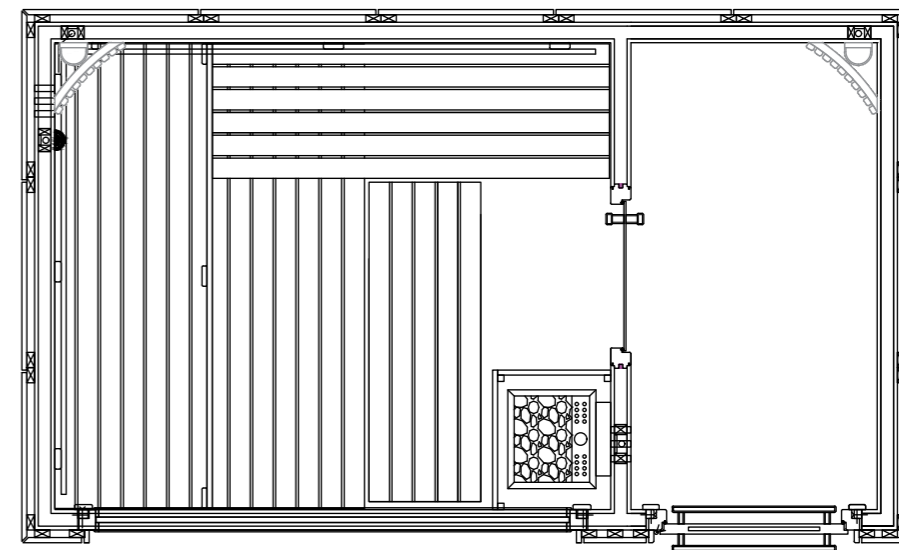

Sauna cabins for the garden

Element and solid wood sauna

Solid cabin "Style 70 Outdoor"

Basic configuration:

- 50 or 80 mm insulation (element cabin)
- Lockable wooden door with glass insert
- 19 mm floor boards as base
- Impregnated base frame
- Prestige interior made of lime wood
- Benches
- Headrests
- Backrests
- Bench screen

Element cabin "Alpina Outdoor"

- Ventilation slide
- Heater protection grille
- Floor grid
- Lamp protection with lamp, no bulb
- Roofing felt and mounting material
- On-site roof covering
- Rhomboid cladding 20 mm in spruce incl. façade with rear ventilation or with the on-site décor option

Dimensions:

- With an individual height and variable floor space
- Floor plan max. 5 x 3.5 m
- the lobby can be adapted individually

This way to the enquiry form:

Element cabin: Interior woods and façades:

Element cabin: Rhomboid cladding colour options*: