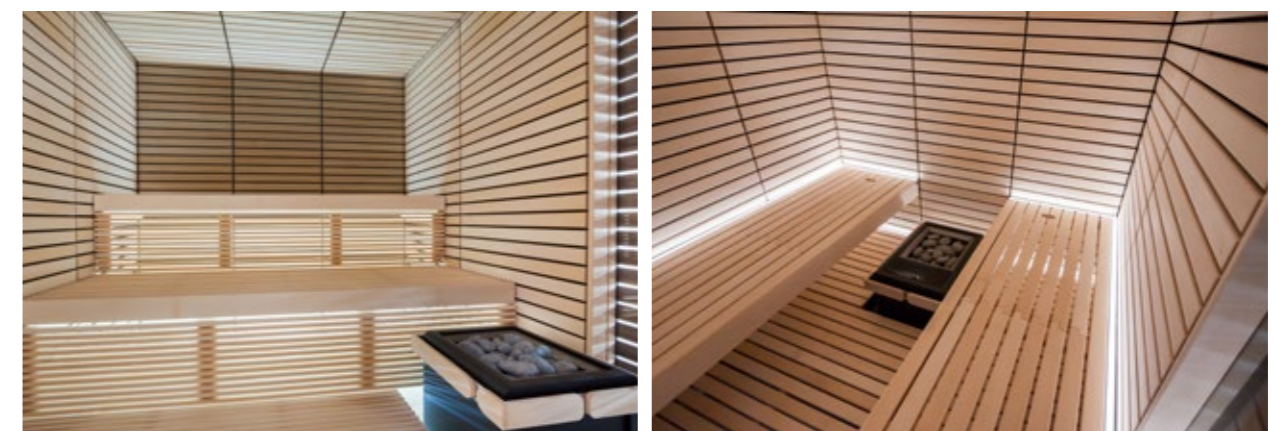

Wall thickness:

The total wall thickness is 110 mm (70 mm + 40 mm Lindea decor)