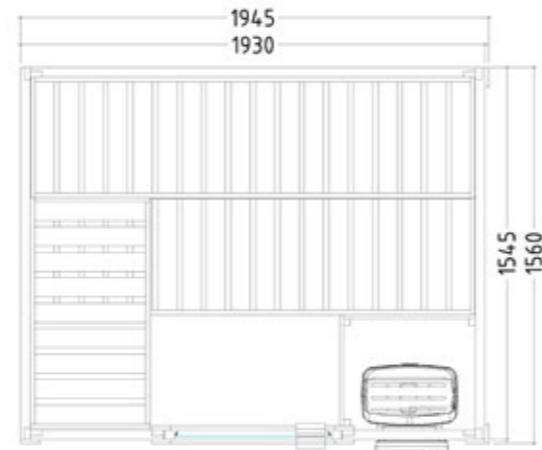

Product details:

- Dimensions 1945 x 1560 mm
- Door made of single pane safety glass (647 x 1695 x 8 mm) left or right hinged
- 3 silicon cables 5 x 2.5 mm² for sauna heater
- 3 silicon cables 3 x 1.5 mm² for sauna light
- Assembly material and instructions