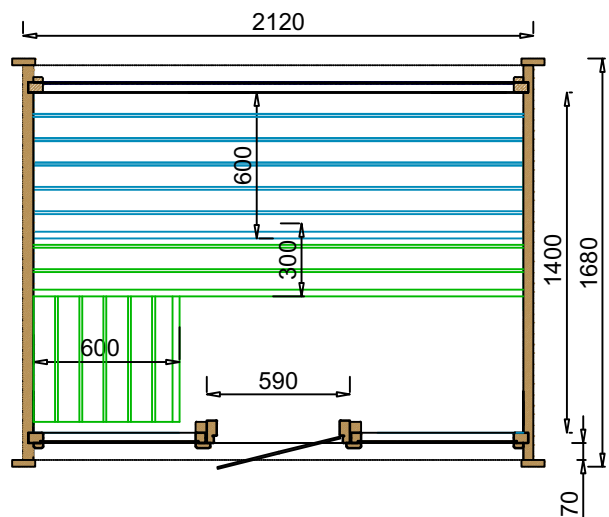

# Square barrel 1,6m

2x WINDOWS

40 mm

2,22 m

5,5 m<sup>3</sup>

+

6x19

1.20x2.00x1.30 m

# Square barrel 1,6m

FULL GLASS WALL

40 mm

2,22 m

5,5 m<sup>3</sup>

+

6x19

1.20x2.00x1.30 m