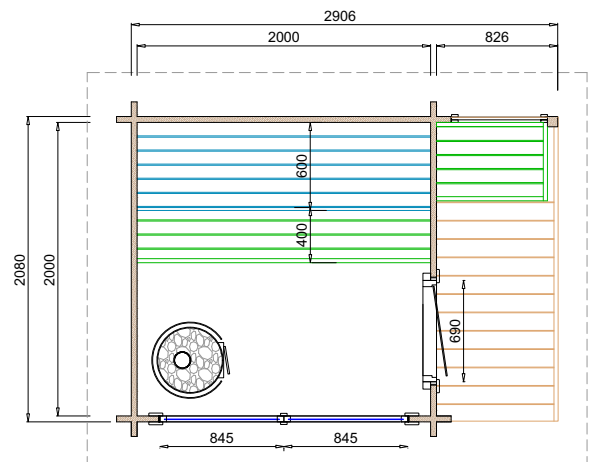

Halden S

40/70 mm

4,6 + 1,8 m²

2,62 m

8°

24 mm

24 mm

TEMPERED GLASS

Single/Double

8,3 m³

PIR INSULATION

+