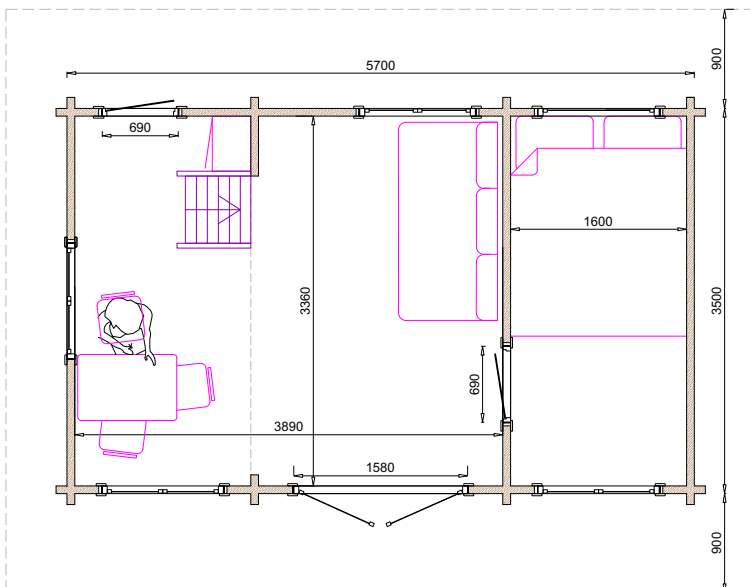

Summer house FELLIN

70 mm

19,95 m²

4,6 m

30°

24 mm

24 mm

TEMPERED
GLASS

Double