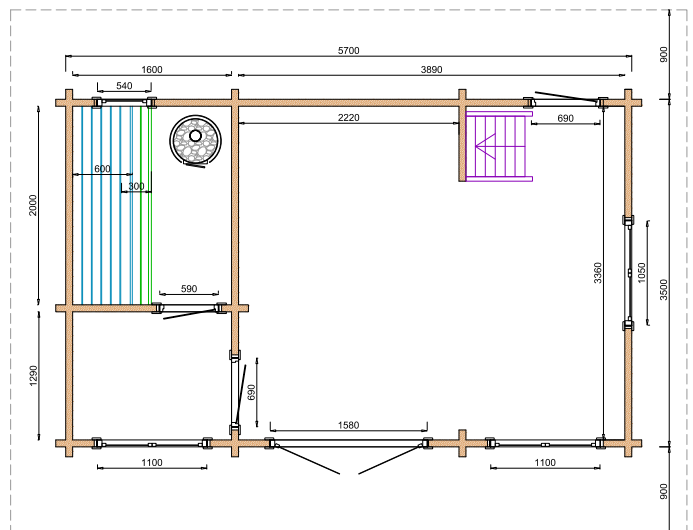

Sauna house FELLIN

70 mm

19,95 m²

4,6 m

30°

24 mm

24 mm

TEMPERED GLASS

Double

7 m³

PIR INSULATION

+