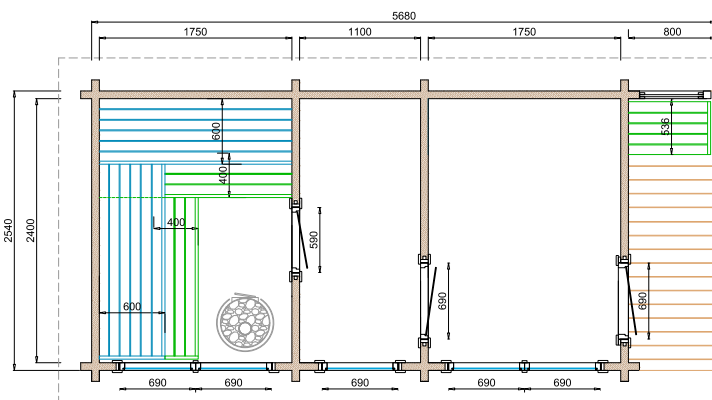

# Square barrel 1,6m

2x WINDOWS

40 mm

2,22 m

5,5 m<sup>3</sup>

+

6x19

1.20x2.00x1.30 m

# Square barrel 1,6m

FULL GLASS WALL

40 mm

2,22 m

5,5 m<sup>3</sup>

+

6x19

1.20x2.00x1.30 m

# Square barrel 2,5m FULL GLASS WALL

40 mm

2,22 m

7 m<sup>3</sup>

+

6x19

1.20x2.60x1.30 m

850 kg

# Hanko

40/70 mm

8,7 m<sup>2</sup>

2,58 m

8°

24 mm

24 mm

TEMPERED GLASS