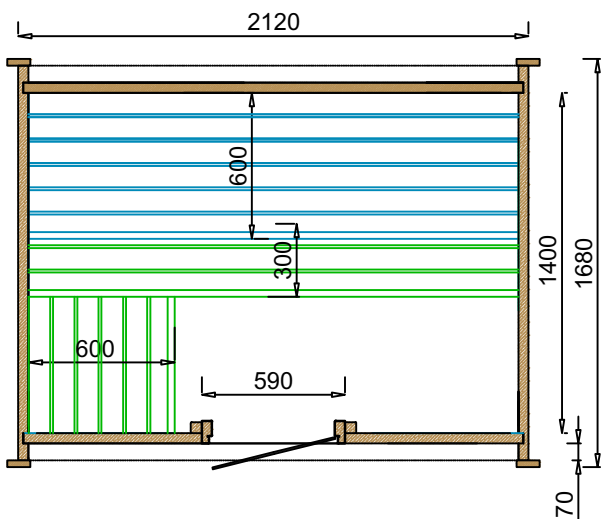

Square barrel 1,6m

FULL GLASS WALL

40 mm

2,22 m

5,5 m³

+

6x19

1.20x2.00x1.30 m

650 kg