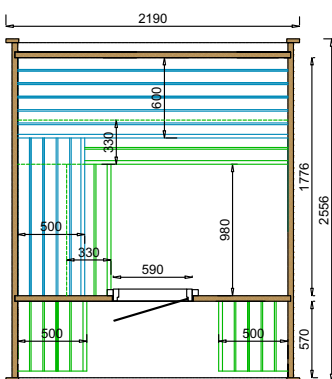

Square barrel 2,5m

STANDARD

40 mm

2,33 m

7 m³

+

6x19

1.20x2.60x1.30 m

850 kg