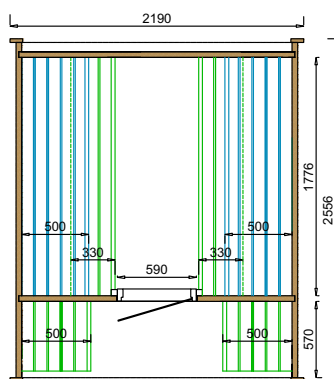

Square barrel 2,5m

STANDARD

40 mm

2,33 m

7 m³

+

6x19

1.20x2.60x1.30 m

850 kg