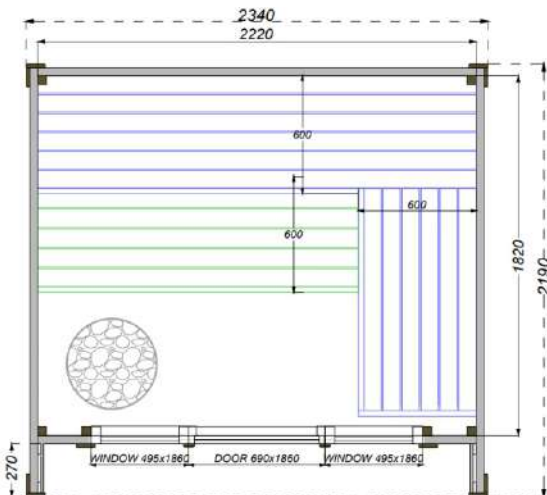

Patio XS

40 mm

4,9 m²

2,4 m

3°

24 mm

24 mm

Single

8 m³

+