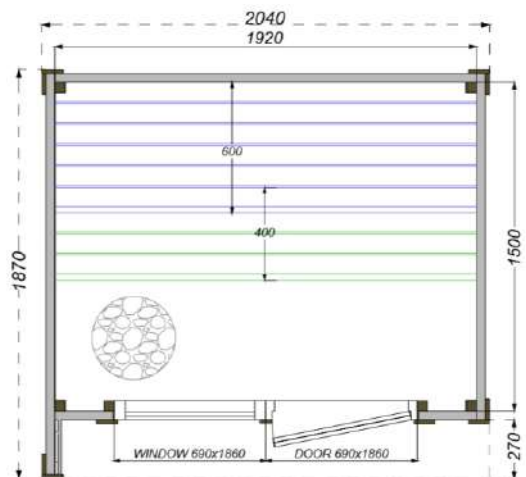

Patio XXS

40 mm

3,16 m²

2,4 m

3°

24 mm

24 mm

TEMPERED GLASS

Single

5,75 m³

PIR INSULATION

+