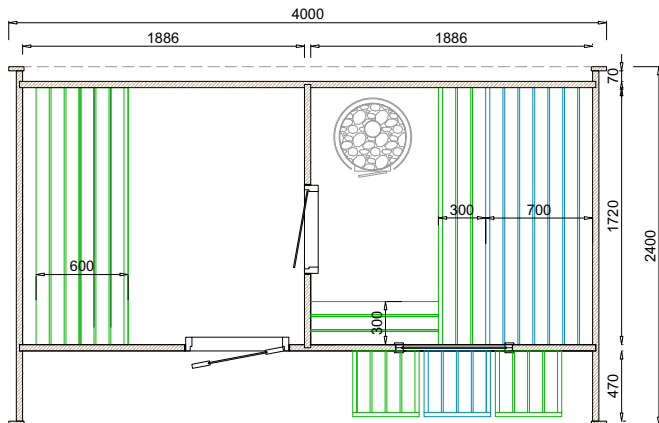

# Square barrel 1,6m

2x WINDOWS

40 mm

2,22 m

5,5 m<sup>3</sup>

+

6x19

1.20x2.00x1.30 m

# Square barrel 1,6m

FULL GLASS WALL

40 mm

2,22 m

5,5 m<sup>3</sup>

+

6x19

1.20x2.00x1.30 m

# Oval sauna

40 mm

2,22 m

7 m<sup>3</sup>

+

6x17

1.20x4.05x1.30 m

1150 kg

# Oval sauna WITH TERRACE

40 mm

2,22 m

6 m<sup>3</sup>

+

6x17

1.20x4.05x1.30 m

1150 kg