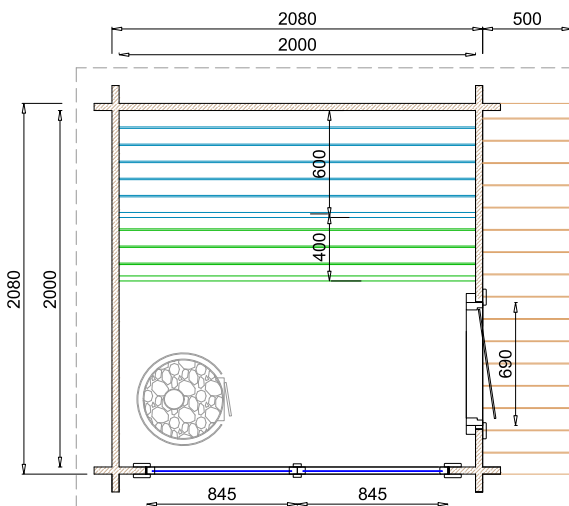

Halden XS

40 mm

4,3 m²

2,61 m

8°

24 mm

24 mm

TEMPERED GLASS

Single

9,1 m³