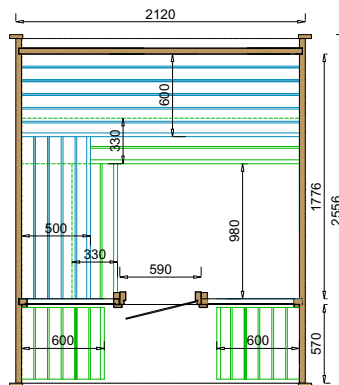

# Square barrel 1,6m

FULL GLASS WALL

40 mm

2,22 m

5,5 m<sup>3</sup>

+

6x19

1.20x2.00x1.30 m

# Square barrel 2,5m FULL GLASS WALL

40 mm

2,22 m

7 m<sup>3</sup>

+

6x19

1.20x2.60x1.30 m

850 kg