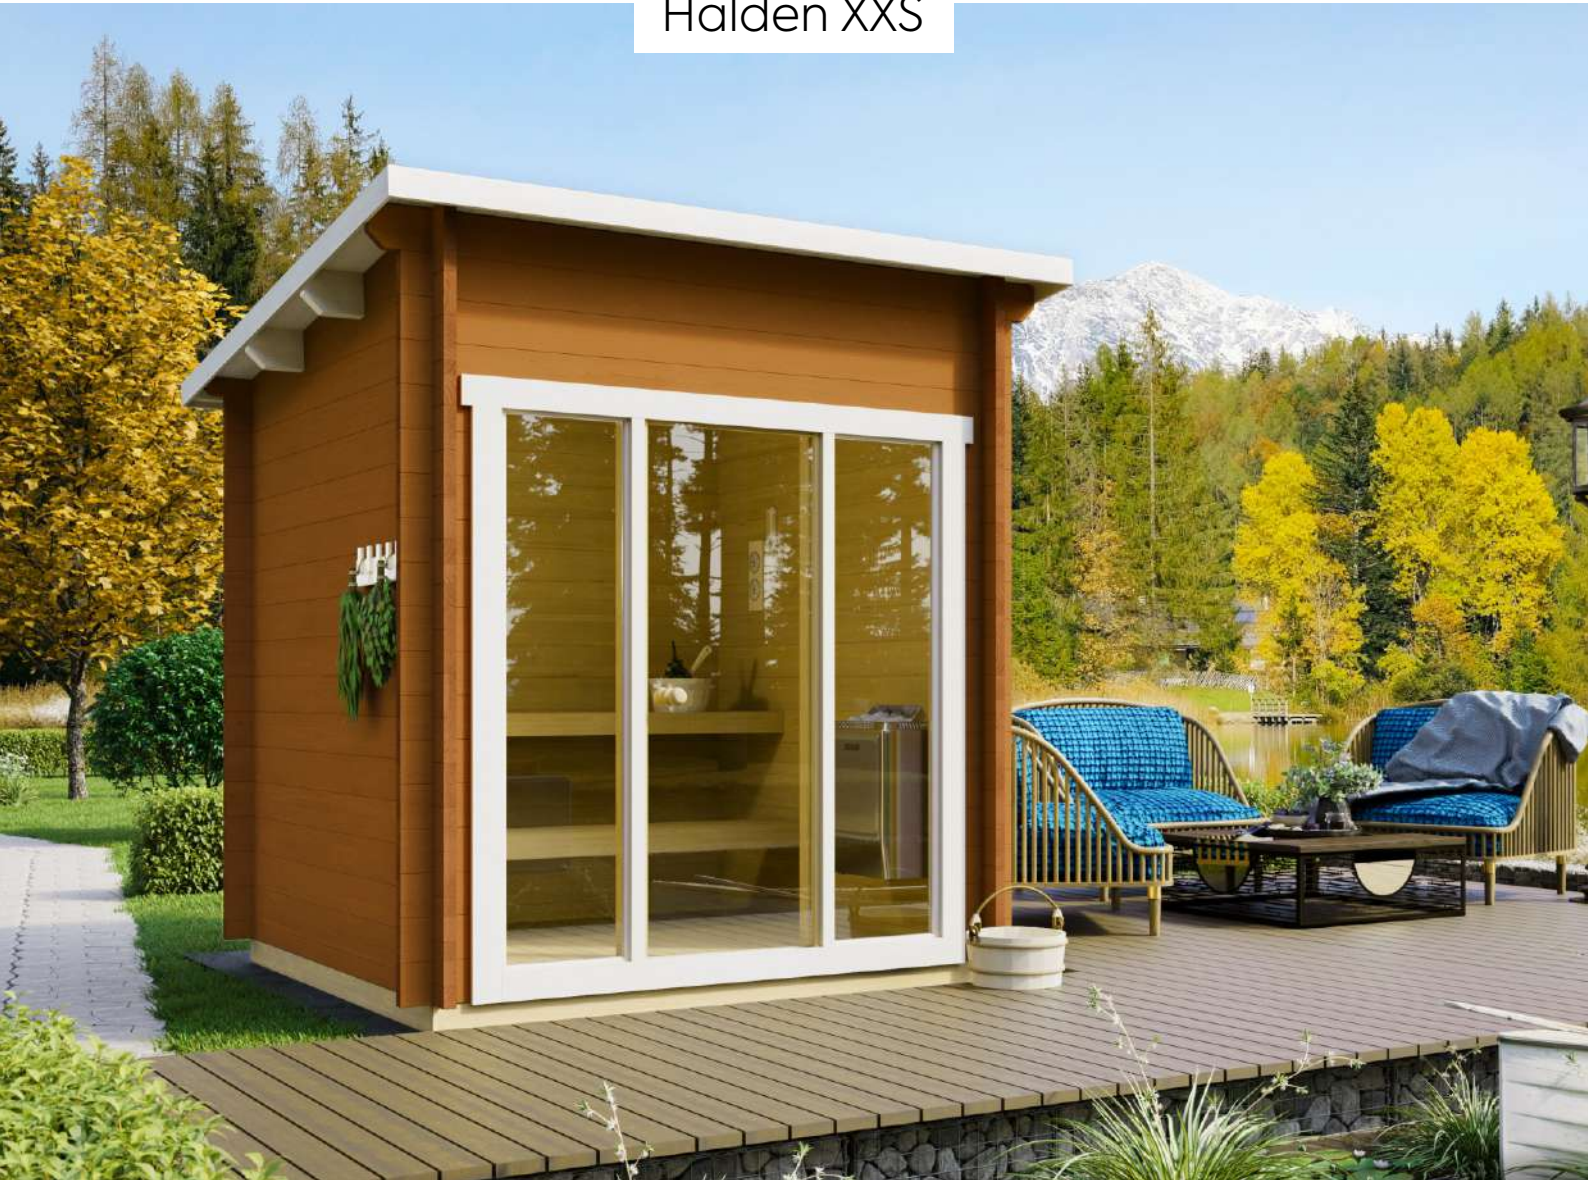

Halden XXS

40 mm

4,3 m²

2,61 m

8°

24 mm

24 mm

TEMPERED GLASS

Single

9,1 m³