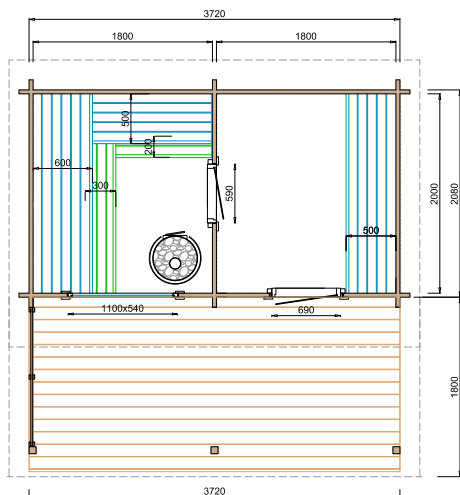

Hanko Plus

40/70 mm

8,1 + 6,5 m²

2,58 m

8°/6°

24 mm

24 mm

TEMPERED GLASS

Single/Double

8 m³

PIR INSULATION

-