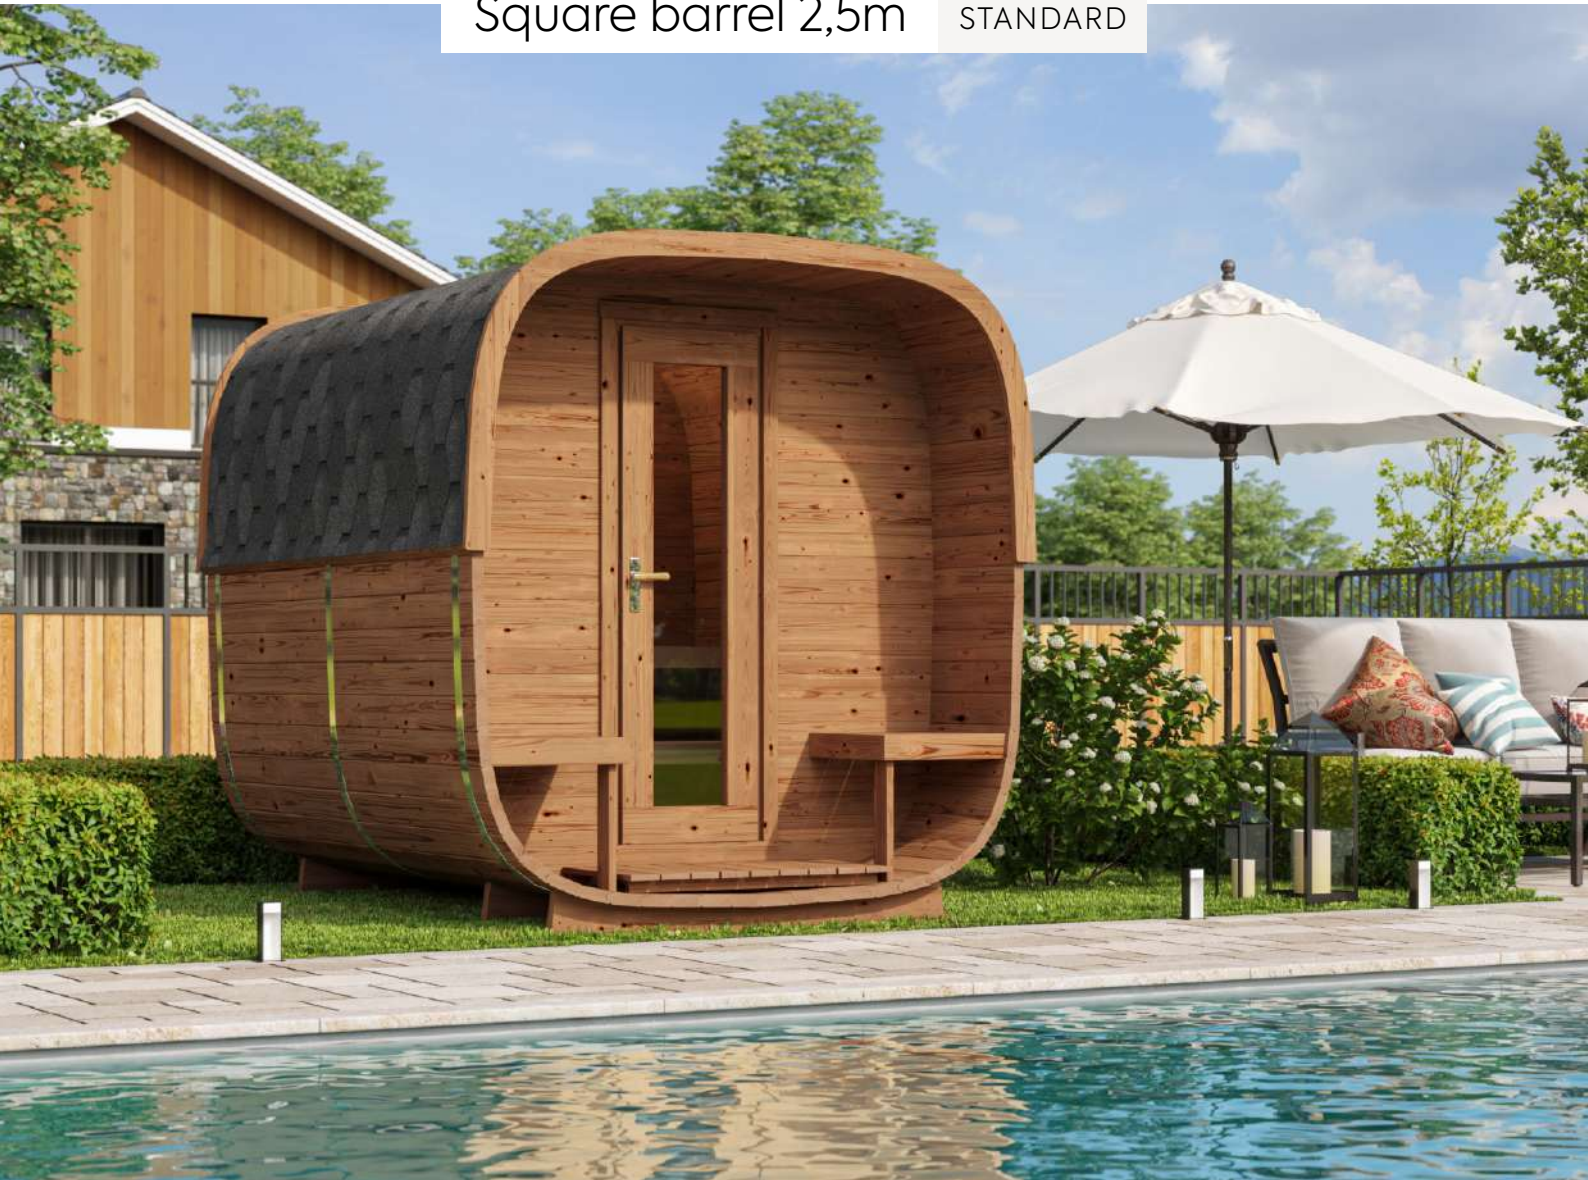

Square barrel 2,5m

STANDARD

40 mm

2,33 m

7 m³

+

6x19

1.20x2.60x1.30 m

850 kg