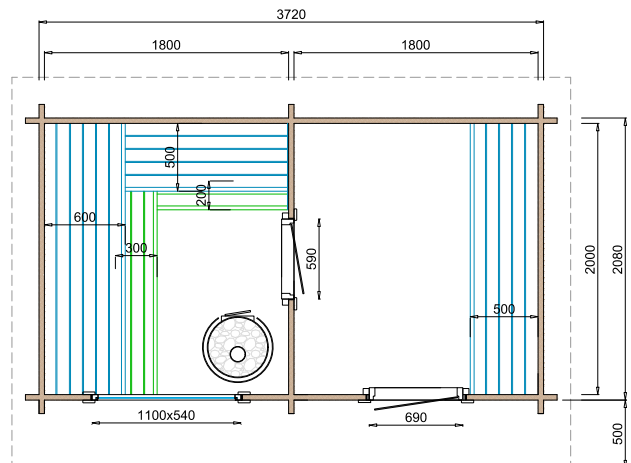

Hanko

40/70 mm

8,7 m²

2,58 m

8°

24 mm

24 mm

TEMPERED GLASS

Single/Double

8 m³

PIR INSULATION

-