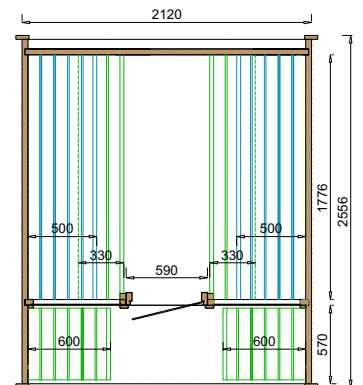

# Square barrel 1,6m

FULL GLASS WALL

40 mm

2,22 m

5,5 m<sup>3</sup>

+

6x19

1.20x2.00x1.30 m

# Square barrel 2,5m FULL GLASS WALL

40 mm

2,22 m

7 m<sup>3</sup>

+

6x19

1.20x2.60x1.30 m

850 kg