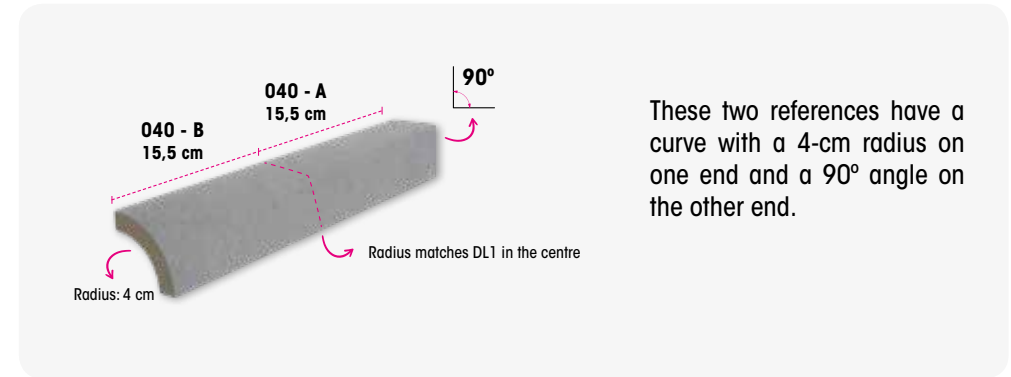

Trim pieces

HALF ROUND PIECES

030 31 x 4 x 4

Iconic
Mistery
Mythos
Pietro
Serena
Trésor

040 31 x 4 x 4

Iconic
Mistery
Mythos
Pietro
Serena
Trésor

These two references have a curve with a 4-cm radius on one end and a 90° angle on the other end.