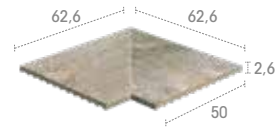

ER6 62,6 x 62,6 x 50 x 2,6