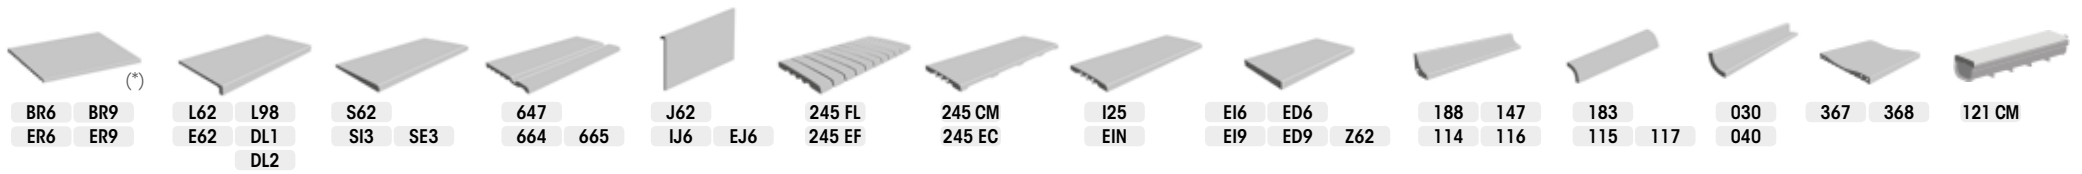

Thank you for being here!

new! Mythos

Mythos Selene
910 N / 910 A

50M Anti-slip
48,8 x 97,9 x 1

50M Smooth
48,8 x 97,9 x 1

316 Anti-slip
31 x 62,6 x 0,9

Mythos Dune
912 N/912 A

Mythos Antique
911 N/911 A