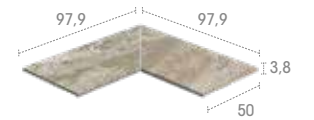

ER9 97,9 x 97,9 x 50 x 2,6