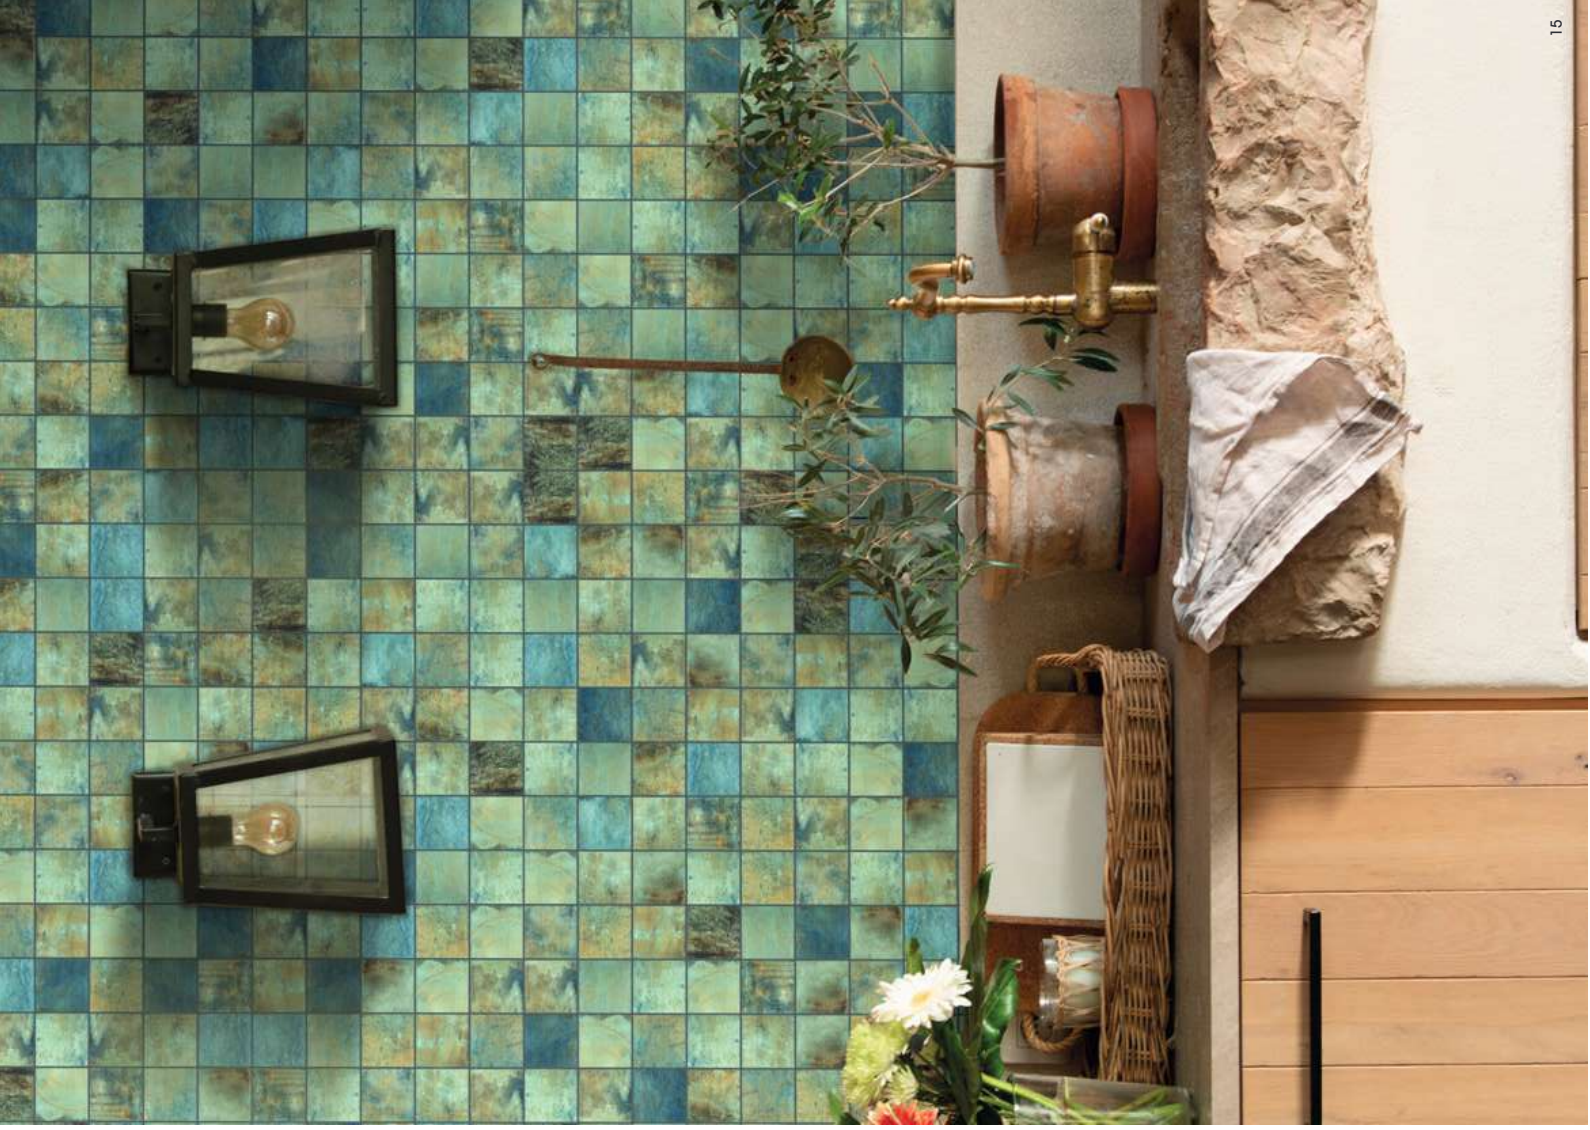

Cuore Verde 31 x 62,6 x 0,9 Anti-slip
Cuore Verde 31,3 x 31,3 Mosaic Anti-slip ▲