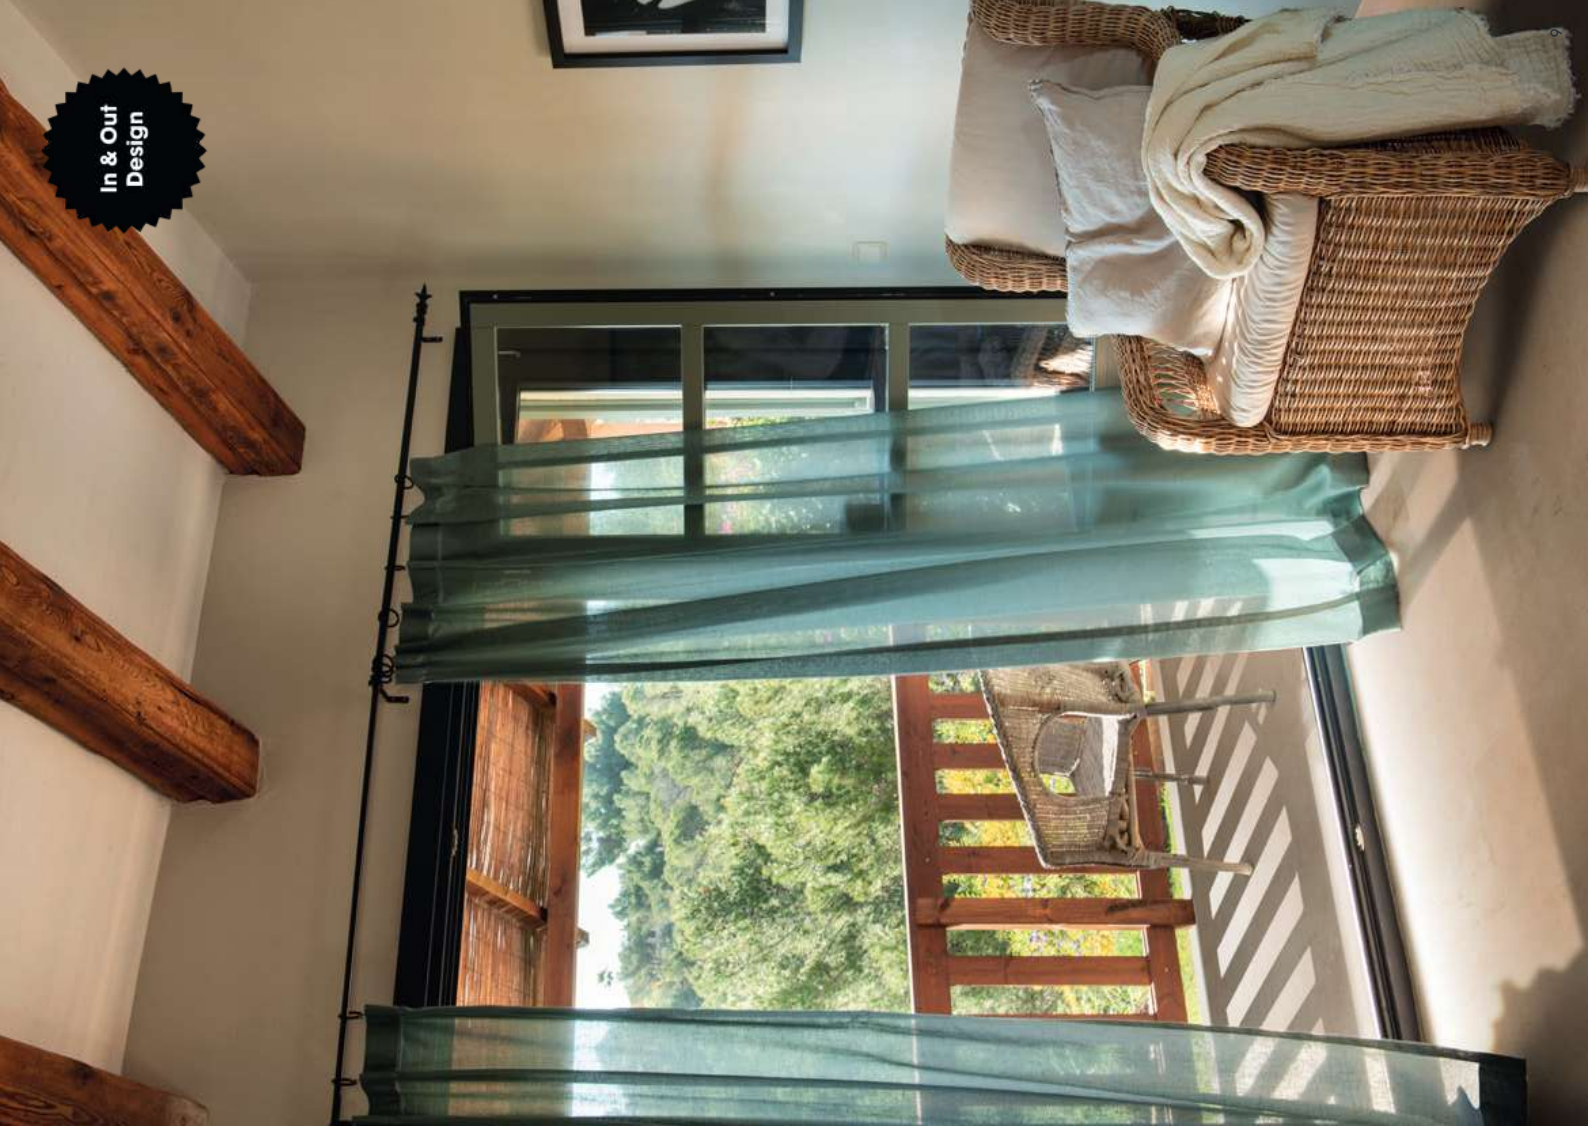

**In & Out
Design**